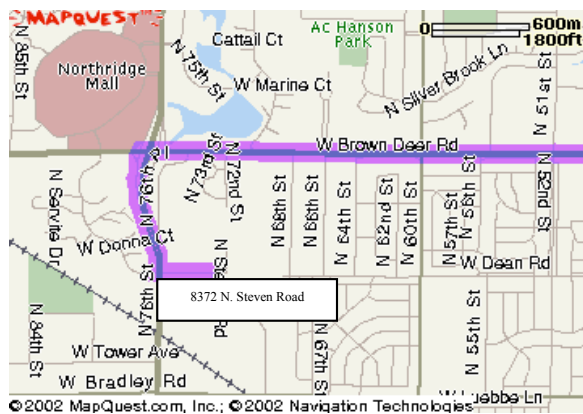

8372 N. Steven Road Milwaukee, Wisconsin 53223  
414.760.9000 fax 414.760.9900 [www.multi-pack.com](http://www.multi-pack.com)

## DIRECTIONS:

### From Mitchell Field International Airport

- Take I-94 West to I-43 North towards Green Bay
- From I-43 North, Exit at West Brown Deer Road (Exit number 82B)
- Travel West on WI-32/Brown Deer Road/WI-100
- Continue on Brown Deer Road about 4.3 miles and turn left (South) onto 76<sup>th</sup> Street/Hwy 181 ramp
- Turn left (East) at W. Dean Road
- Turn right (South) at N. Steven Road
- Multi-Pack is the first building on the left-hand side